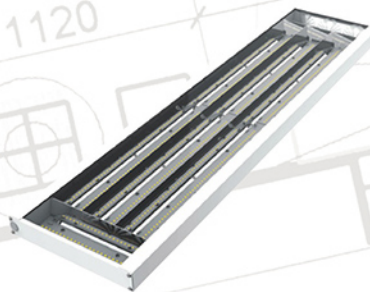

COMMERCIAL Office, East Midlands

RETAIL